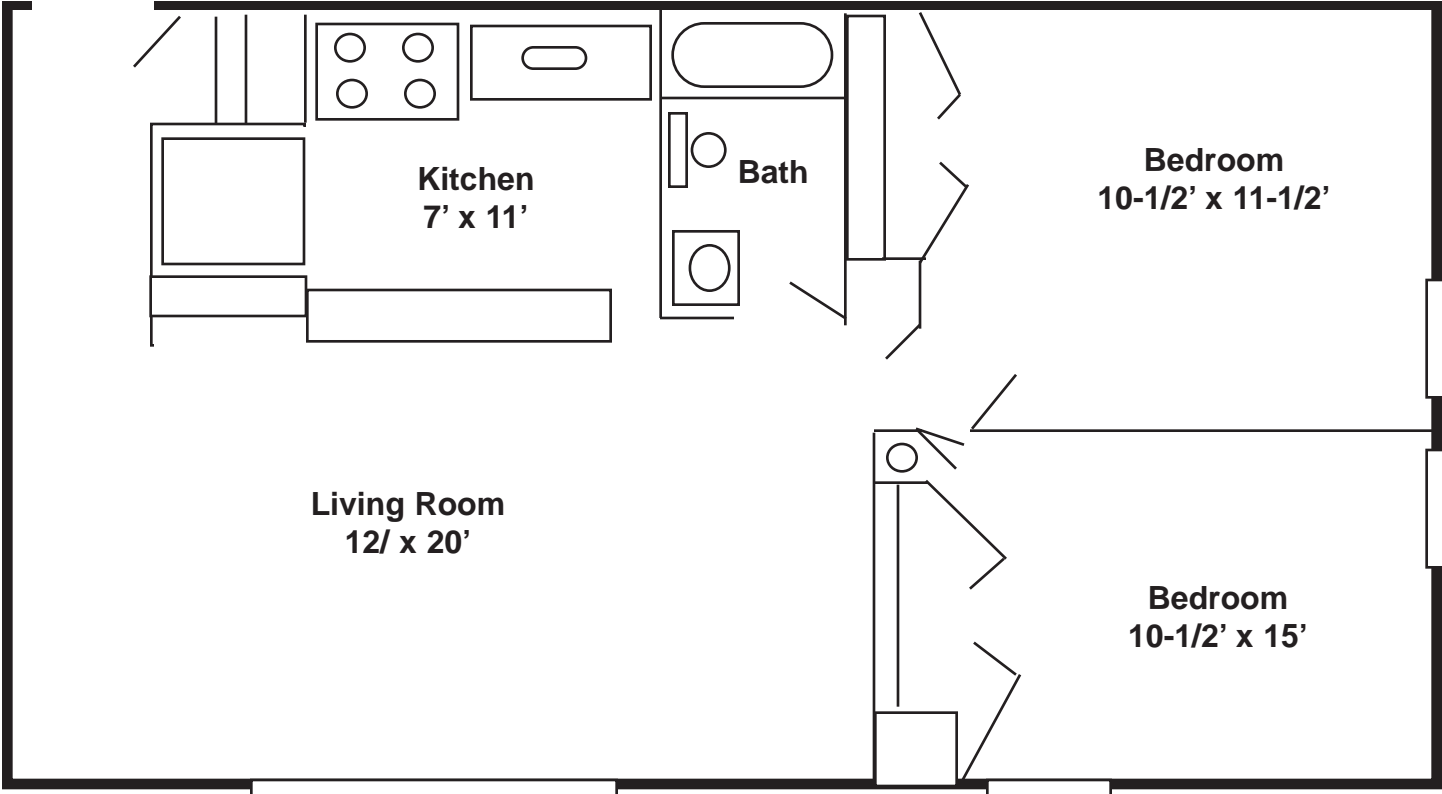

Northshore Apartments

1411 Northside Blvd., So. Bend, IN

Two Bedroom Apartment — 775 sq. ft.

One Bedroom Apartment — 610 sq. ft.